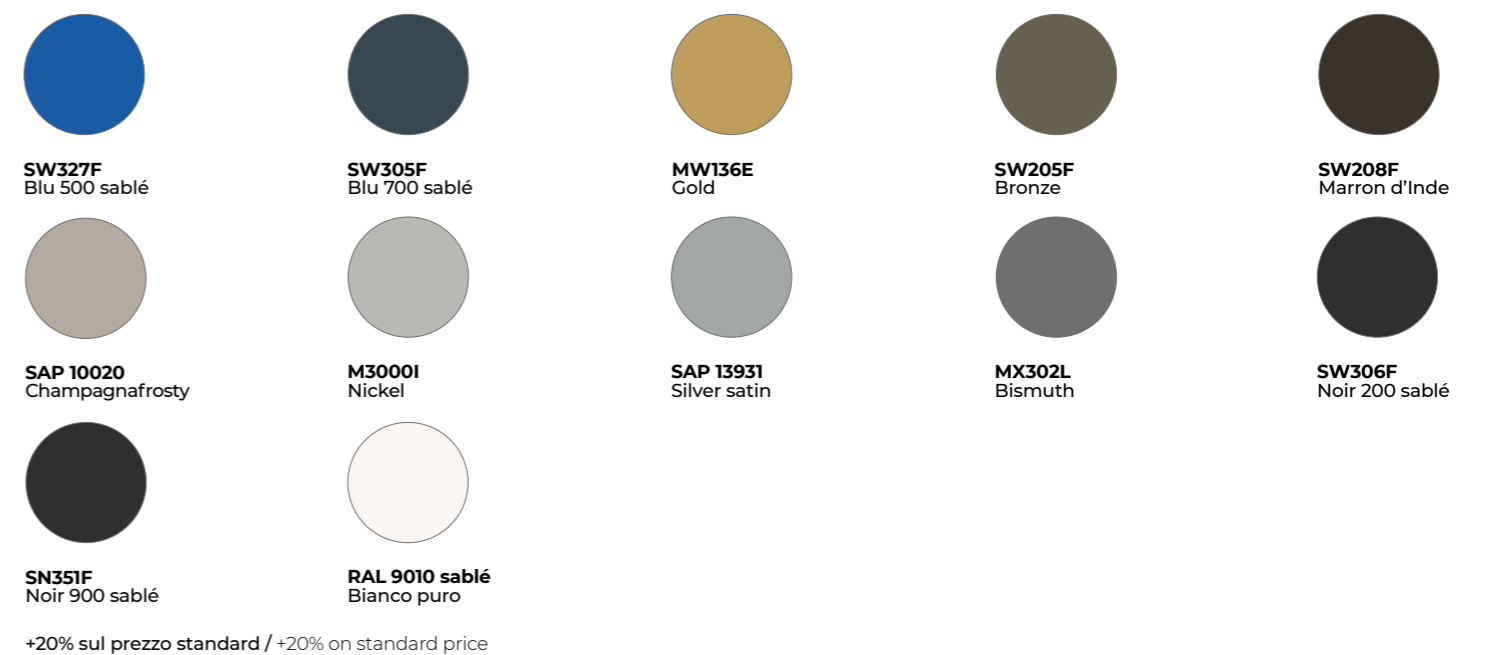

FINITURE FINISHES

COLORI DISPONIBILI . COLORS AVAILABLE

FINITURE BASE . BASIC FINISHES

FINITURE DISPONIBILI A RICHIESTA . FINISHES AVAILABLE ON REQUEST

VERNICIATURE RAL . RAL PAINTS

I RAL sono considerati LUCIDI
RAL are considered GLOSSY

+15% sul prezzo standard / +30% per RAL opachi o non presenti a catalogo
+15% on standard price / +30% for matt or not in the catalog RAL

FINITURE E VERNICIATURE SPECIALI . FINISHES AND SPECIAL PAINTS

+20% sul prezzo standard / +20% on standard price